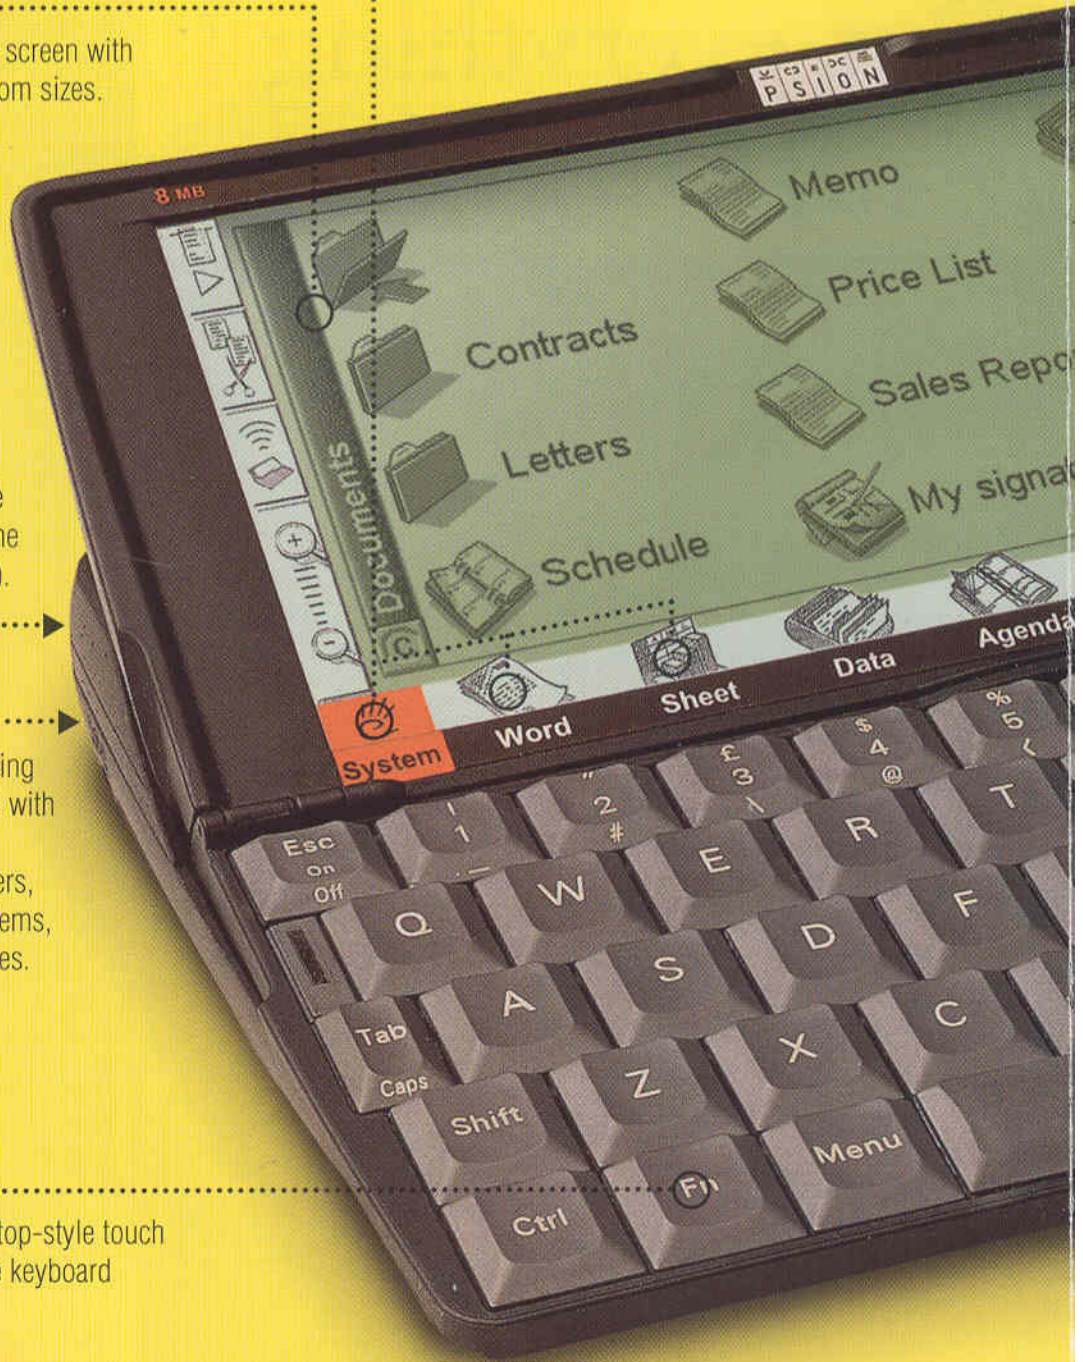

Designed for

Microsoft®
Windows NT®
Windows 95

Link with PCs using PsiWin (included with every Series 5). Also Macs, printers, the internet, modems, and mobile phones.

Laptop-style touch type keyboard

Pen for easy on-screen navigation and selection.